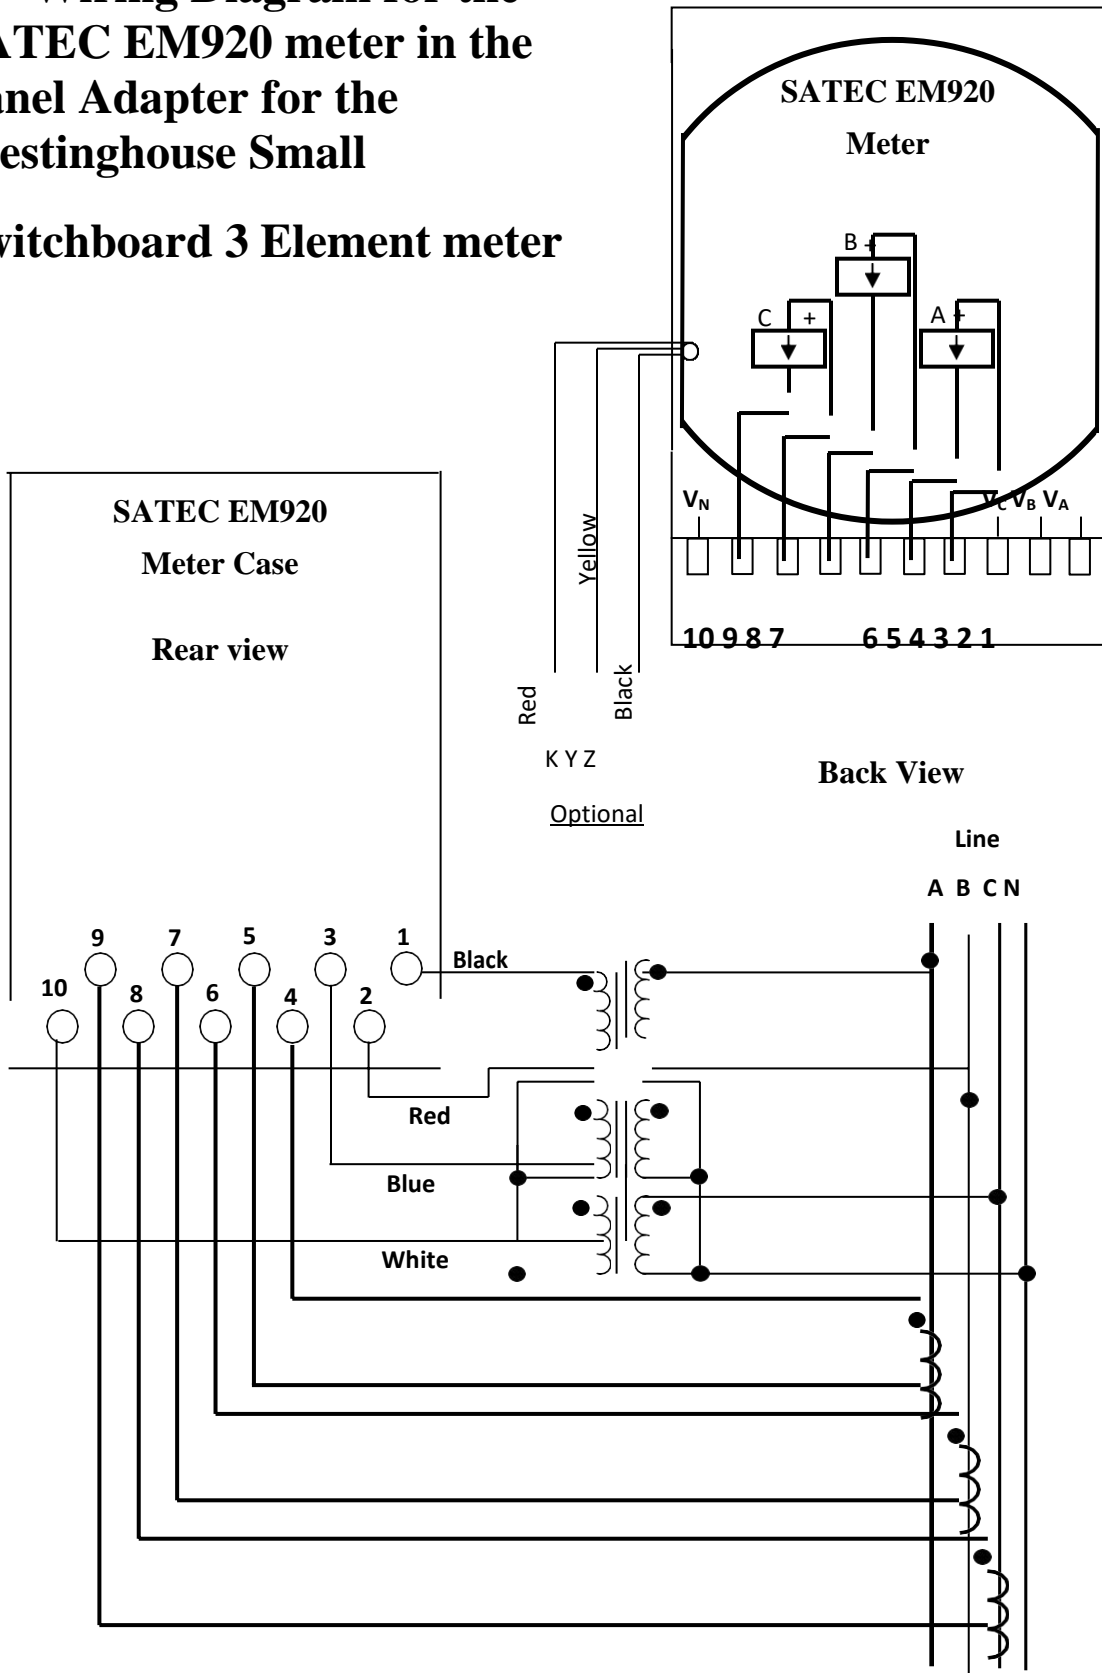

**Wiring Diagram for the  
SATEC EM920 meter in the  
Panel Adapter for the  
Westinghouse Small  
Switchboard 3 Element meter**

3 Element